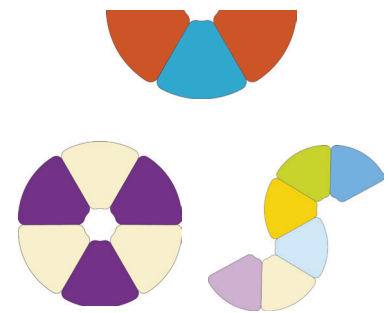

Segga Tables

Product Information

Key Features

- Sturdy 32mm fully welded frame with 18mm laminate top
- Stylish modular table with multiple shape combinations possible
- Ultimate flexibility for any classroom, project or library
- Perfect for creating ICT hot desks.

POSSIBLE SHAPE CONFIGURATIONS

FRAME COLOUR

Duraform Light Grey Speckled Paint

SEGGA TABLES

SIZE	HEIGHT	AGE	CODE
Size 1	460mm	3-4 years	SEG-S-PS
Size 2	530mm	4-6 years	SEG-S-PS
Size 3	590mm	6-8 years	SEG-S-PS
Size 4	640mm	8-11 years	SEG-S-PS
Size 5	710mm	11-14 years	SEG-S-PS
Size 6	760mm	14 - adult	SEG-S-PS

Individual table* = 755 x 660mm. 6 tables together create a circular shape of 1635mm diameter. *Products sold individually.

Laminate Top Colours	Beech	Canary Yellow	Grey Speckle	Lilac	Orange Flame	Purple	Soft Blue	Soft Lime	Summer Blue	Tangy Green	White
Key Features	5 Year Guarantee	Duraform Paint									
Edge Styles	<p>Duraform PU A high impact and resilient textured spray PU edge. Choose from Charcoal, Blue or Light Grey</p>										