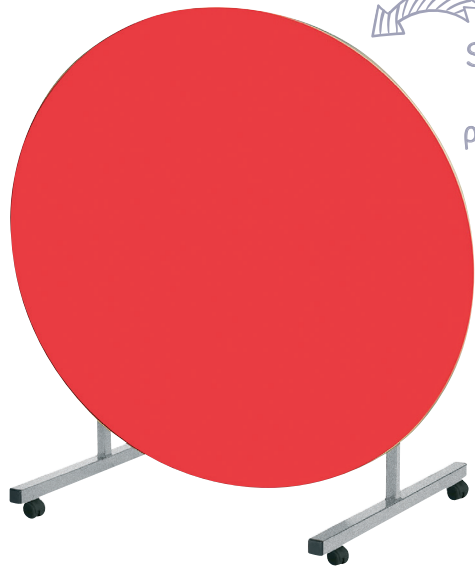

Tilt Top Dining Tables

PRODUCT INFORMATION SHEET

BSEN
1729
COMPLIANT

5
YEAR

Circular

Solid 18mm MDF tops with a high pressure laminate

Oval

Perfect for regular use in dining rooms

Equal Octagonal

Easy to open and close then wheel away and store

Irregular Octagonal

Supplied with locking castors

Rectangular

30 x 30mm frame

40 x 40mm frame

End Of Life Recycling Suggestions

2 Choose Your Table Height

HEIGHT	AGE RANGE
590mm*	6-8 Years
640mm	8-11 Years
710mm	11-14 Years
760mm	14 +

*Not available on Circular Table option.

3 Choose Your Laminate Top Colour

4 Choose Your Frame Colour