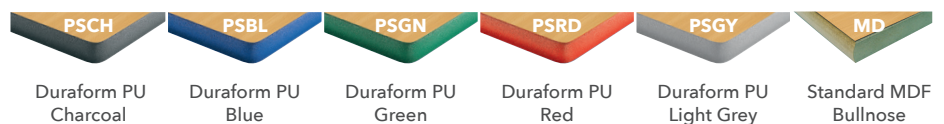

2 Choose Your Table Height

HEIGHT	AGE RANGE
590mm*	6-8 Years
640mm	8-11 Years
710mm	11-14 Years
760mm	14 +

*Not available on Circular Table option.

3 Choose Your Laminate Top Colour

4 Choose Your Frame Colour

5 Choose Your Edge Style

**Silver frame available at an extra cost.