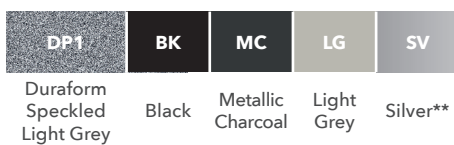

2 Choose Your Table Height

HEIGHT	AGE RANGE
590mm*	6-8 Years
640mm	8-11 Years
710mm	11-14 Years
760mm	14 +

*Not available on Circular Table option.

3 Choose Your Laminate Top Colour

4 Choose Your Frame Colour

5 Choose Your Edge Style

**Silver frame available at an extra cost.