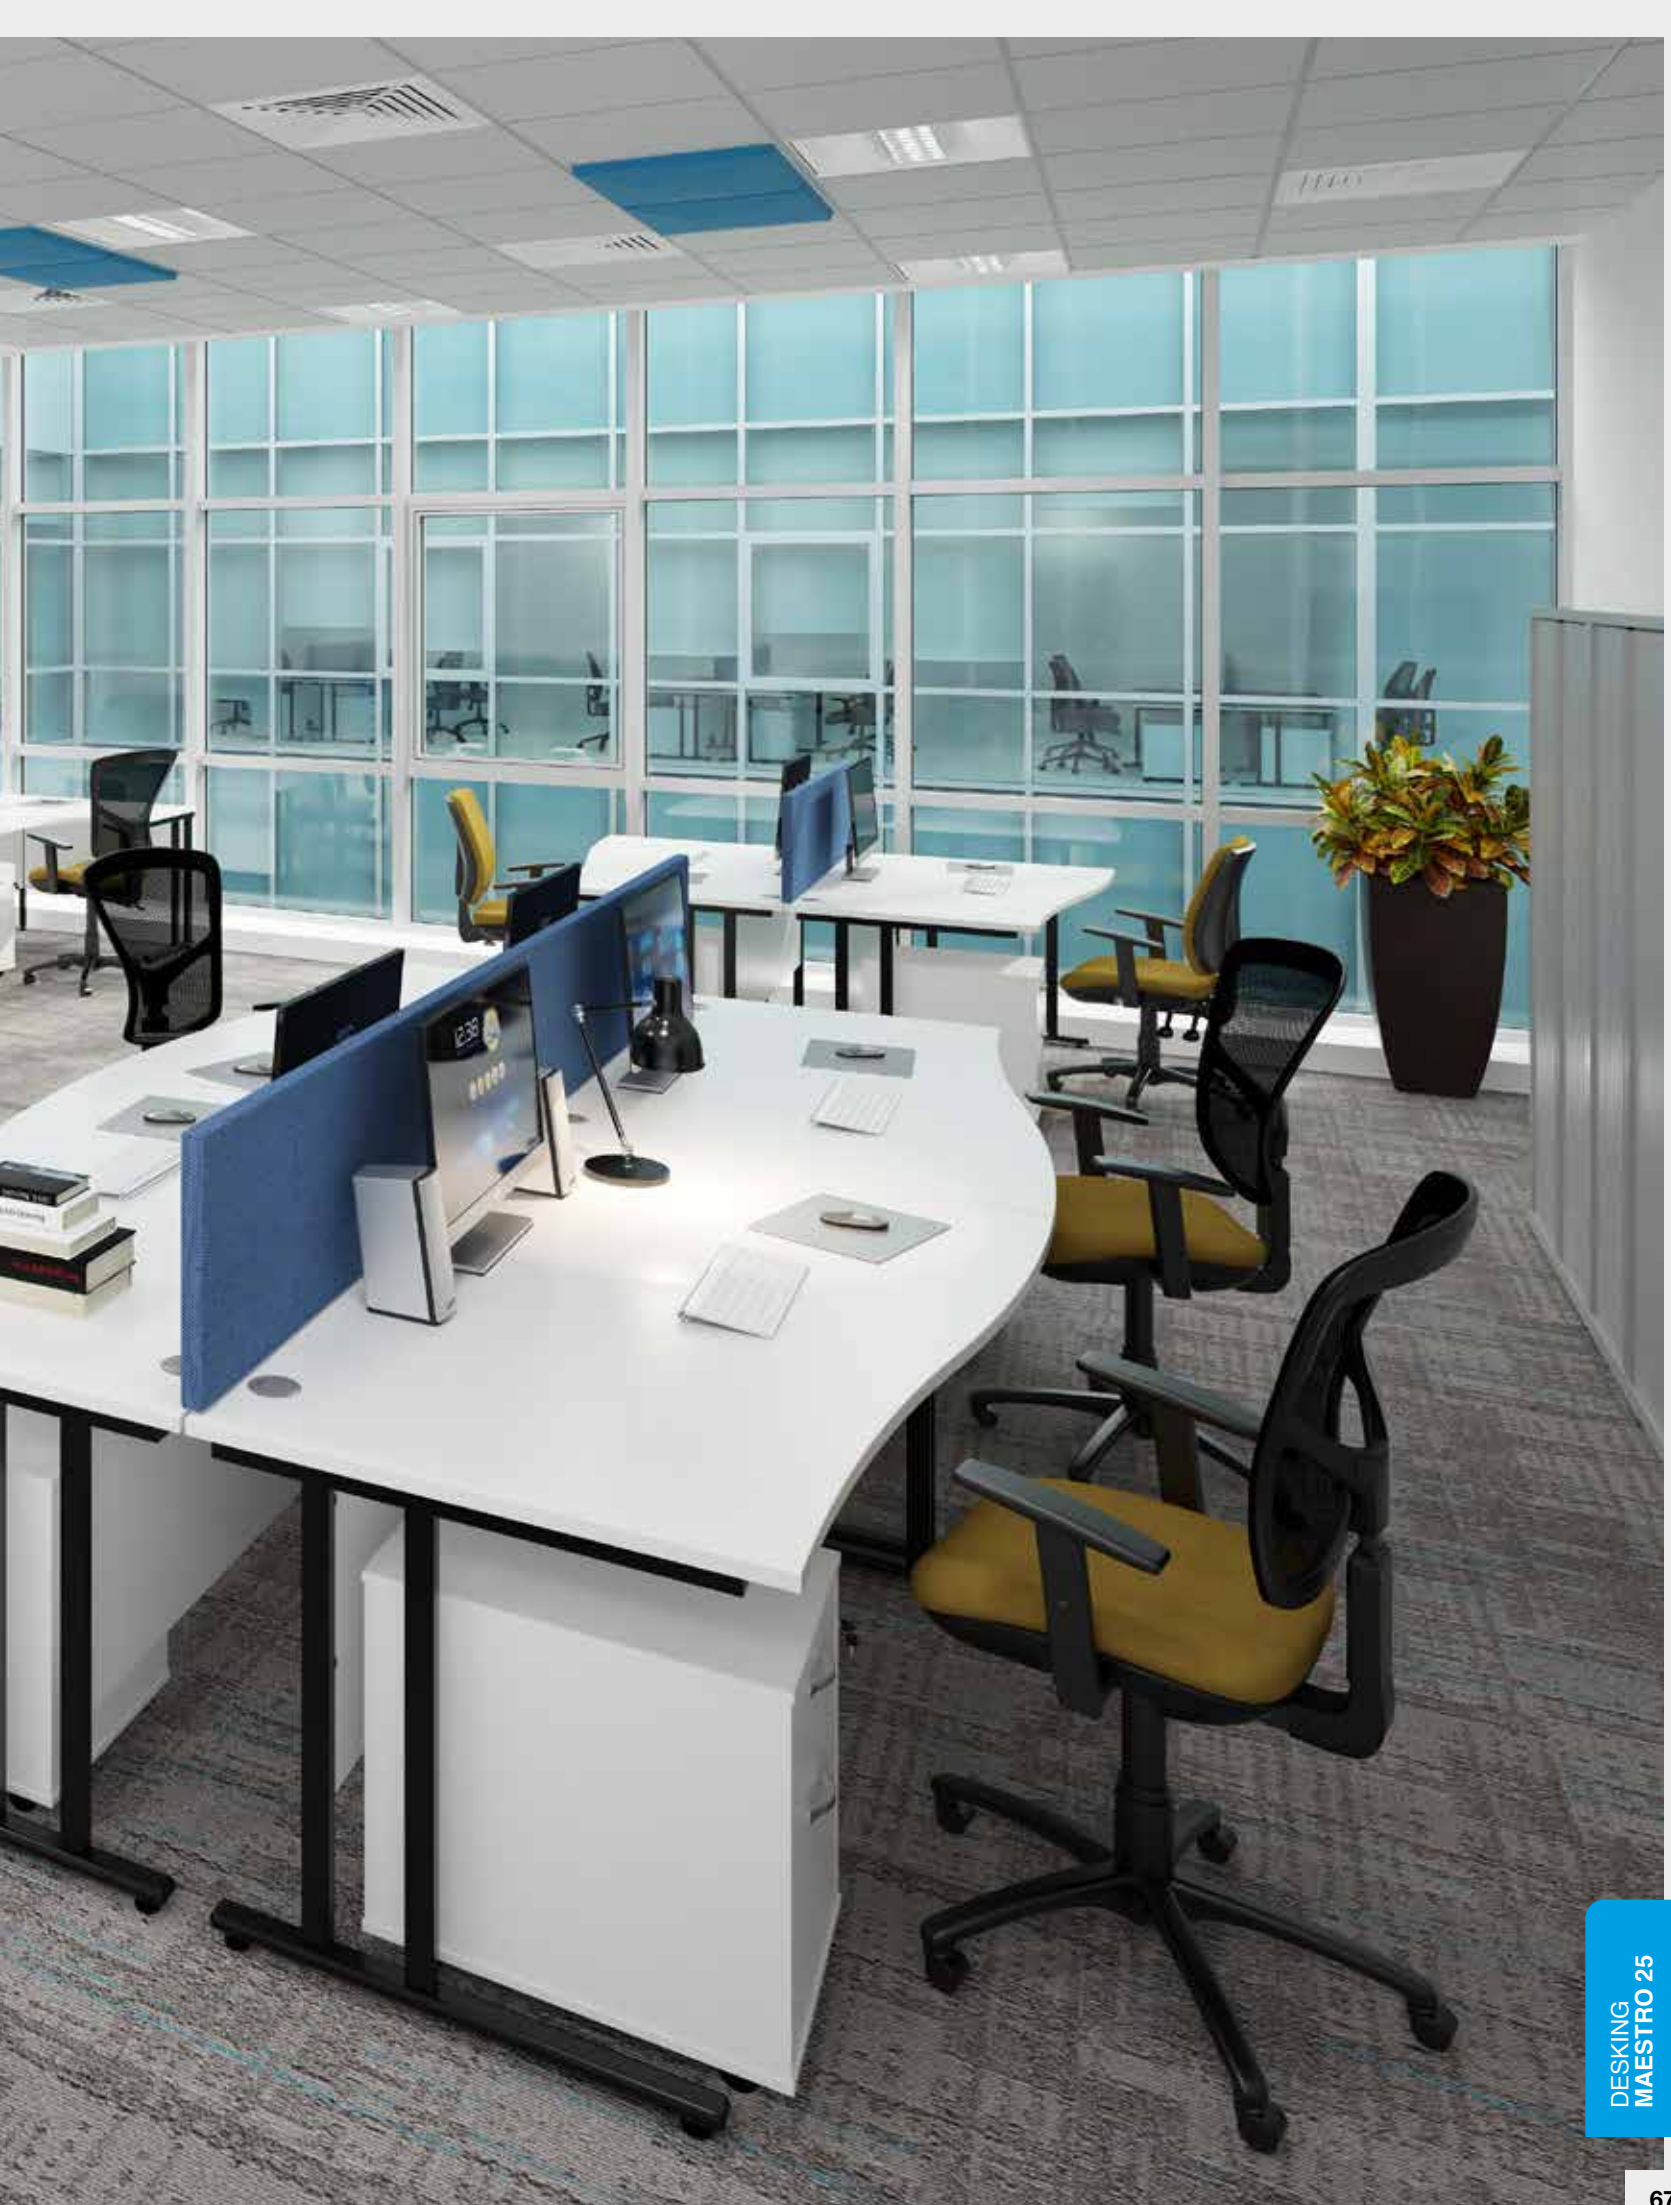

Maestro 25 CANTILEVER

The welded double upright cantilever leg frame structure is powder coated for a stylish under frame and when combined with a 25mm melamine desktop ensures the strength and stability needed in commercial office furniture. A wide range of storage options are available from fixed and mobile pedestals to a selection of bookcases and cupboards, offering sensible storage solutions where efficiency and productivity are paramount.