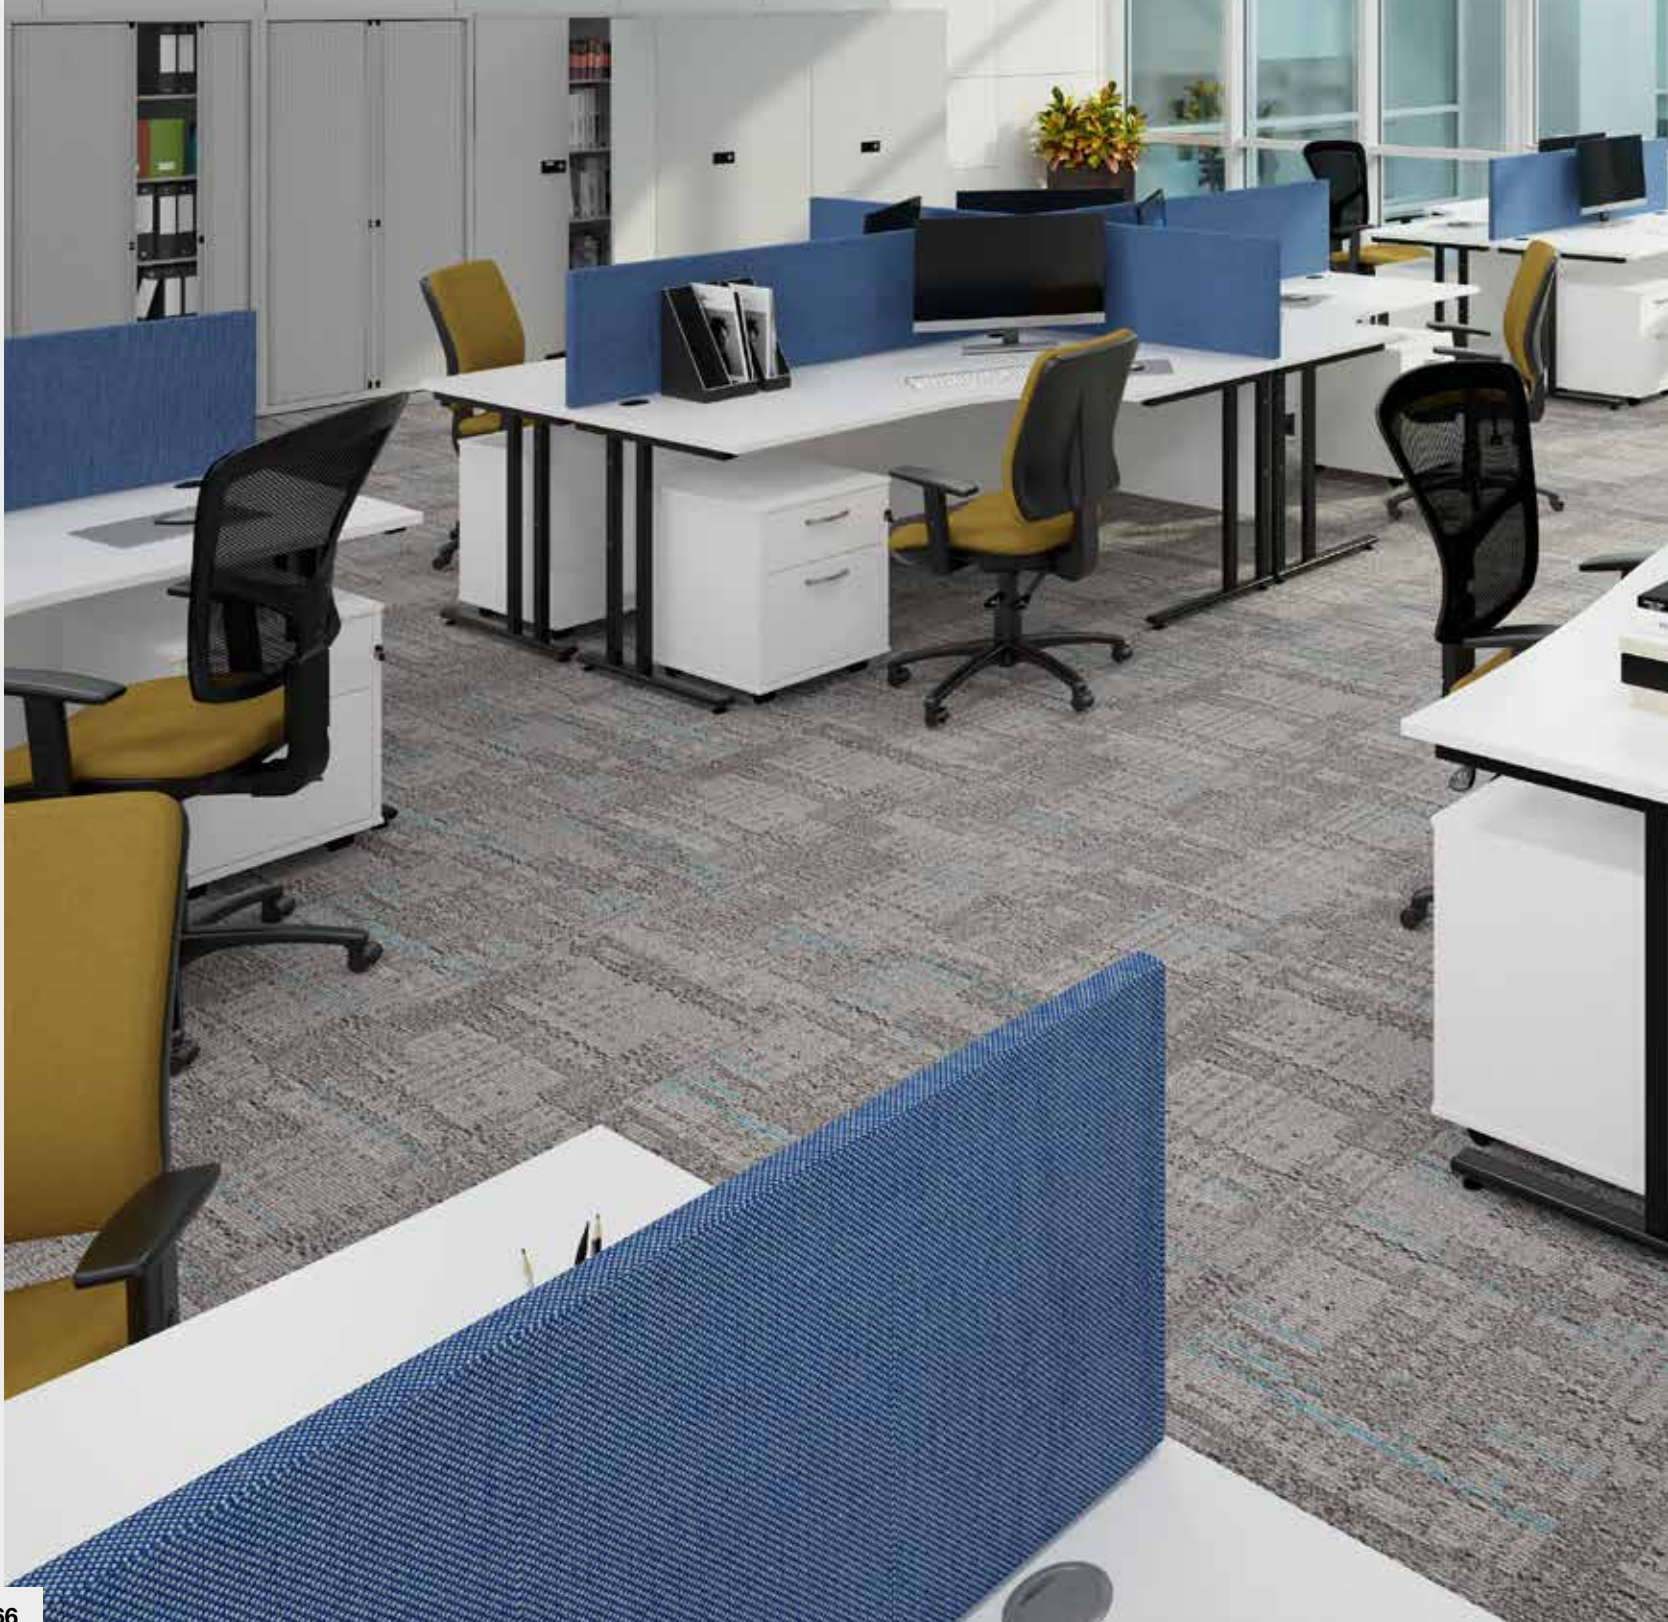

Maestro 25 CANTILEVER

The welded double upright cantilever leg frame structure is powder coated for a stylish under frame and when combined with a 25mm melamine desktop ensures the strength and stability needed in commercial office furniture. A wide range of storage options are available from fixed and mobile pedestals to a selection of bookcases and cupboards, offering sensible storage solutions where efficiency and productivity are paramount.