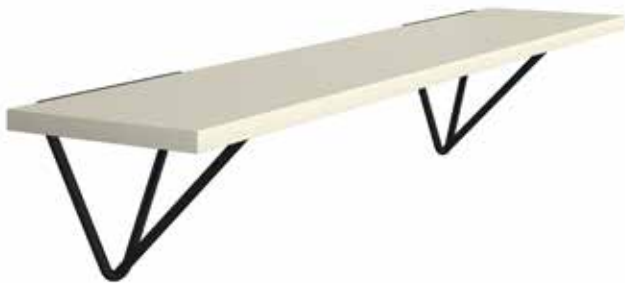

## Hairpin Leg Desk with Pedestal

CODE	W	D	H	RRP
TK614P	1400	600	730	£211

- Rectangular desk 600mm deep with black hairpin legs
- 1400mm wide desk with support pedestal which can be fitted to either side

## Hairpin Leg Desk with Pedestal & Drawers

CODE	W	D	H	RRP
TK614P-D	1400	600	730	£316

- Rectangular desk 600mm deep with black hairpin legs
- 1400mm wide desk with support pedestal and set of drawers

## Hairpin Leg Desk with Pedestal & Cupboard Door

CODE	W	D	H	RRP
TK614P-C	1400	600	730	£264

- Rectangular desk 600mm deep with black hairpin legs
- 1400mm wide desk with support pedestal and cupboard door

## Shelf with Hairpin Brackets

CODE	W	D	RRP
TKS1000	1000	210	£79

- Easy to fit wall shelf 1000mm wide
- Supplied with black hairpin wall brackets to match desk legs