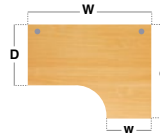

- Ergonomic right hand desktops with single upright legs & two cable ports
- Two drawer fixed pedestal which accept A4 and foolscap files

Right Hand Ergonomic Desks with Three Drawer Pedestal