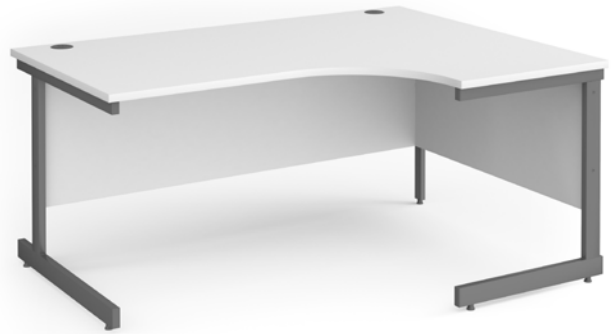

Right Hand Ergonomic Desks

CODE	W	D	H	w	d	RRP
CC14ER	1400	800	725	600	1200	£433
CC16ER	1600	800	725	600	1200	£468
CC18ER	1800	800	725	600	1200	£520

- Ergonomic right hand desktops with single upright legs & two cable ports
- Ideal to fit into corners or cluster together to maximise office space