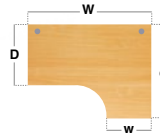

- Ergonomic right hand desktops with single upright legs & two cable ports
- Ideal to fit into corners or cluster together to maximise office space