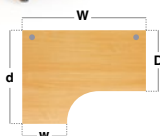

CODE	W	D	H	w	d	RRP
CP16EL3	1600	800	725	600	1200	£648
CP18EL3	1800	800	725	600	1200	£673

- Ergonomic left hand desktops with panel ends and silver or graphite corner leg
- Three drawer fixed pedestal with silver or graphite finger pull handles