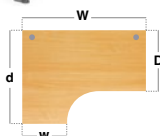

600mm and 800mm deep desktops with a choice of fixed pedestals

Desktops with cable access ports to feed cables through

Single upright cantilever leg frame ensures space under the desk

Panel end leg desks in 25mm melamine with ABS edging

- Ergonomic left hand desktops with single upright legs & two cable ports
- Ideal to fit into corners or cluster together to maximise office space

Left Hand Ergonomic Desks with Two Drawer Pedestal

CODE	W	D	H	w	d	RRP
CC16EL2	1600	800	725	600	1200	£629
CC18EL2	1800	800	725	600	1200	£685

- Ergonomic left hand desktops with single upright legs & two cable ports
- Two drawer fixed pedestal which accept A4 and foolscap files

Left Hand Ergonomic Desks with Three Drawer Pedestal

CODE	W	D	H	w	d	RRP
CC16EL3	1600	800	725	600	1200	£629
CC18EL3	1800	800	725	600	1200	£685