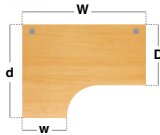

- Ergonomic left hand desktops with single upright legs & two cable ports
- Ideal to fit into corners or cluster together to maximise office space