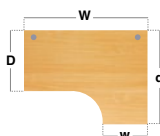

- Ergonomic right hand desktops with single upright legs & two cable ports
- Three drawer fixed pedestal with matching finger pull handles