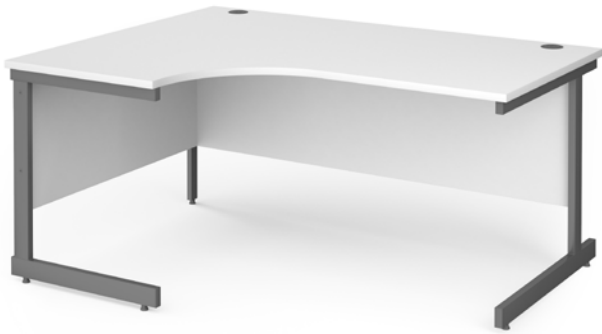

Left Hand Ergonomic Desks

CODE	W	D	H	w	d	RRP
CC14EL	1400	800	725	600	1200	£433
CC16EL	1600	800	725	600	1200	£468
CC18EL	1800	800	725	600	1200	£520

- Ergonomic left hand desktops with single upright legs & two cable ports
- Ideal to fit into corners or cluster together to maximise office space