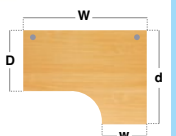

CODE	W	D	H	w	d	RRP
CP16ER3	1600	800	725	600	1200	£648
CP18ER3	1800	800	725	600	1200	£673

- Ergonomic right hand desktops with panel ends and silver or graphite corner leg
- Three drawer fixed pedestal with silver or graphite finger pull handles