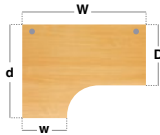

600mm and 800mm deep desktops with a choice of fixed pedestals

Desktops with cable access ports to feed cables through

Single upright cantilever leg frame ensures space under the desk

Panel end leg desks in 25mm melamine with ABS edging

Please add frame finish followed by desktop finish when ordering eg. **CC16S** with Silver frame in White = **CC16S-S-WH**

Left Hand Ergonomic Desks

CODE	W	D	H	w	d	RRP
CC14EL	1400	800	725	600	1200	£433
CC16EL	1600	800	725	600	1200	£468
CC18EL	1800	800	725	600	1200	£520

- Ergonomic left hand desktops with single upright legs & two cable ports
- Ideal to fit into corners or cluster together to maximise office space

Left Hand Ergonomic Desks with Two Drawer Pedestal

CODE	W	D	H	w	d	RRP
CC16EL2	1600	800	725	600	1200	£629
CC18EL2	1800	800	725	600	1200	£685