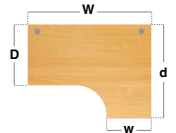

CODE	W	D	H	w	d	RRP
CP16ER2	1600	800	725	600	1200	£648
CP18ER2	1800	800	725	600	1200	£673

- Ergonomic right hand desktops with panel ends and silver or graphite corner leg
- Two drawer fixed pedestal which accept A4 and foolscap files

Right Hand Ergonomic Desks with Three Drawer Pedestal