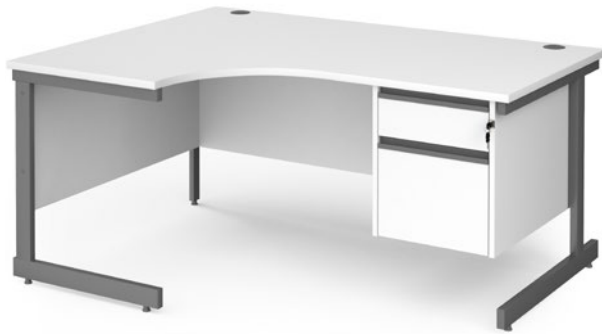

600mm and 800mm deep desktops with a choice of fixed pedestals

Desktops with cable access ports to feed cables through

Single upright cantilever leg frame ensures space under the desk

Panel end leg desks in 25mm melamine with ABS edging

Please add frame finish followed by desktop finish when ordering eg. **CC16S** with Silver frame in White = **CC16S-S-WH**

Left Hand Ergonomic Desks

CODE	W	D	H	w	d	RRP
CC14EL	1400	800	725	600	1200	£433
CC16EL	1600	800	725	600	1200	£468
CC18EL	1800	800	725	600	1200	£520

- Ergonomic left hand desktops with single upright legs & two cable ports
- Ideal to fit into corners or cluster together to maximise office space

Left Hand Ergonomic Desks with Two Drawer Pedestal

CODE	W	D	H	w	d	RRP
CC16EL2	1600	800	725	600	1200	£629
CC18EL2	1800	800	725	600	1200	£685