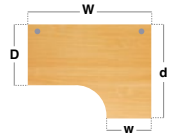

CODE	W	D	H	w	d	RRP
CP14ER	1400	800	725	600	1200	£444
CP16ER	1600	800	725	600	1200	£468
CP18ER	1800	800	725	600	1200	£520

- Ergonomic right hand desktops with panel ends and silver or graphite corner leg
- Ideal to fit into corners or cluster together to maximise office space