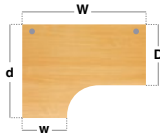

600mm and 800mm deep desktops with a choice of fixed pedestals

Desktops with cable access ports to feed cables through

Single upright cantilever leg frame ensures space under the desk

Panel end leg desks in 25mm melamine with ABS edging

Graphite (G)

Silver (S)

Beech (B)

Oak (O)

White (WH)

Please add handle finish followed by desktop finish when ordering eg. **CP16S** with Silver handles in Beech = **CP16S-S-B**

Left Hand Ergonomic Desks

CODE	W	D	H	w	d	RRP
CP14EL	1400	800	725	600	1200	£444
CP16EL	1600	800	725	600	1200	£468
CP18EL	1800	800	725	600	1200	£520