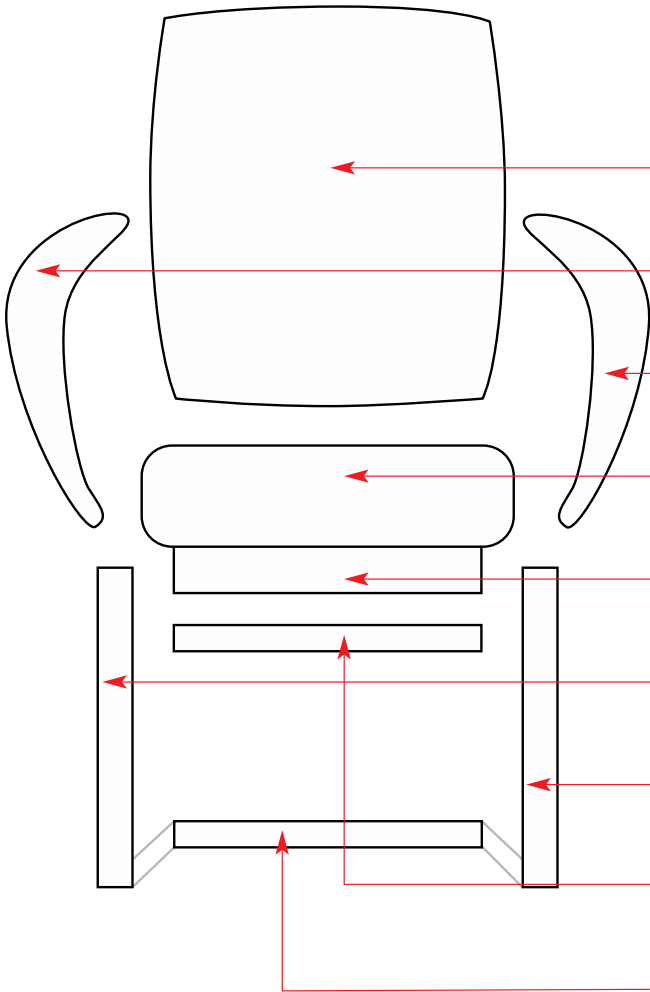

PRODUCT	CONFERENCE CHAIR	1500
---------	------------------	------

BACKREST	Z040
ARM <i>RH when seated</i>	N/A
ARM <i>LH when seated</i>	N/A
SEAT	Z056
UNDERSIDE FRAME	N/A
FRAME <i>RH when seated</i>	WHOLE LEG FRAME - Z77
FRAME <i>LH when seated</i>	WHOLE LEG FRAME - Z77
CROSS BAR <i>FRONT</i>	N/A
CROSS BAR <i>REAR</i>	N/A