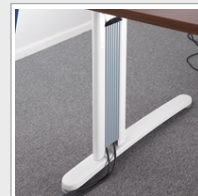

## PRODUCT DATA SHEET

TR10 straight desk 1600mm x 800mm - silver frame, beech top

### T16SB

With its strong lines and elegant form, TR10 is a streamlined desking system built for demanding work places and is a popular choice for a wide range of projects. The cable managed cantilever leg design allows users to hide and store unsightly cables, keeping them off the ground where they could create trip hazards and making the desk area both safe and aesthetically pleasing.

## PRODUCT FEATURES

- Rectangular desks 800mm deep with two cable access ports
- Supported by a steel beam system for added stability
- 25mm desktops available in beech, grey oak, oak, walnut and white
- Silver or white leg frames are fully welded for quick assembly with adjustable feet
- Cantilever legs have vertical cable management allowing cables to rise from the floor
- Beams slot into the leg frame for easy assembly and the telescopic beam extends to the correct size