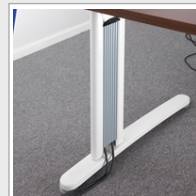

gentoo

PRODUCT DATA SHEET

TR10 straight desk 1400mm x 800mm - silver frame, beech top

T14SB

With its strong lines and elegant form, TR10 is a streamlined desking system built for demanding work places and is a popular choice for a wide range of projects. The cable managed cantilever leg design allows users to hide and store unsightly cables, keeping them off the ground where they could create trip hazards and making the desk area both safe and aesthetically pleasing.

PRODUCT FEATURES

- Rectangular desks 800mm deep with two cable access ports
- Supported by a steel beam system for added stability
- 25mm desktops available in beech, grey oak, oak, walnut and white
- Silver or white leg frames are fully welded for quick assembly with adjustable feet
- Cantilever legs have vertical cable management allowing cables to rise from the floor
- Beams slot into the leg frame for easy assembly and the telescopic beam extends to the correct size

DIMENSIONS & SPECIFICATIONS

Height	Width	Depth
725mm	1400mm	800mm

RRP: £460.00
Bar Code: 5019904178628
Conforms to:

Colour: Beech
Warranty: 8 years

Pack Quantity: 1
Weight (Kg): 19.50