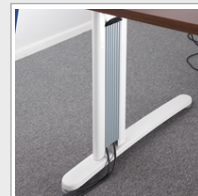

gentoo

PRODUCT DATA SHEET

TR10 straight desk 1000mm x 800mm - silver frame, beech top

T10SB

With its strong lines and elegant form, TR10 is a streamlined desking system built for demanding work places and is a popular choice for a wide range of projects. The cable managed cantilever leg design allows users to hide and store unsightly cables, keeping them off the ground where they could create trip hazards and making the desk area both safe and aesthetically pleasing.

PRODUCT FEATURES

- Rectangular desks 800mm deep with one cable access port
- Supported by a steel beam system for added stability
- 25mm desktops available in beech, grey oak, oak, walnut and white
- Silver or white leg frames are fully welded for quick assembly with adjustable feet
- Cantilever legs have vertical cable management allowing cables to rise from the floor
- Beams slot into the leg frame for easy assembly and the telescopic beam extends to the correct size

DIMENSIONS & SPECIFICATIONS

Height	Width	Depth
725mm	1000mm	800mm

RRP: £435.00
Bar Code: 5019904178222
Conforms to:

Colour: Beech
Warranty: 8 years

Pack Quantity: 1
Weight (Kg): 13.50