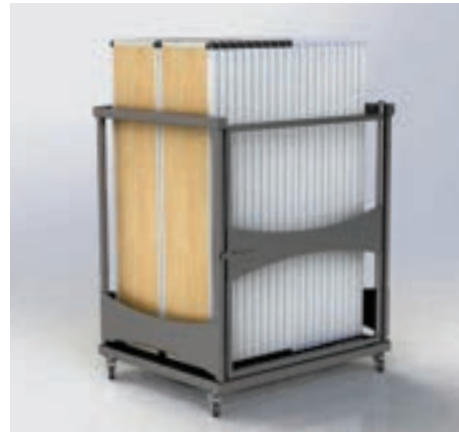

## Fast Fold Trolley sets

- Slimline, space saving tables and benches
- Unique folding mechanism allows legs to fold neatly into the thinnest frame on the market (Tables 40mm/Benches 46mm)
- 10 tables and 20 benches require only 0.8m<sup>2</sup> of space when stored on the trolley
- Steel legs for strength and stability
- Designed to easily fit through doors
- 5 colours to choose from
- 5 year guarantee

### Colour Options

Patent No. 2560852B

Trolley with 10 tables and 20 benches	Code	Price
Table and bench length: 1220mm x Table width: 610mm / Bench width: 305mm		
Table Height: 530mm / Bench Height: 330mm	FFBUN2L4H1W1	£4235.00
Table Height: 635mm / Bench Height: 375mm	FFBUN2L4H2W1	£4235.00
Table Height: 710mm / Bench Height: 450mm	FFBUN2L4H3W1	£4235.00