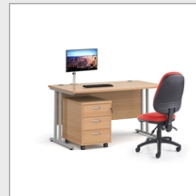

gentoo

PRODUCT DATA SHEET

Maestro 25 straight desk 1400mm x 800mm with black cantilever frame and 3 drawer pedestal - beech

SBK314B

A staple for the modern office, The Maestro 25 desking range, with its minimal, modern styling and multiple colour options is there when you need it, but doesn't demand constant attention. The welded double upright cantilever leg frame structure is powder coated for a stylish under frame and when combined with a 25mm melamine desktop ensures the strength and stability needed in commercial office furniture.

PRODUCT FEATURES

- Rectangular desks 800mm deep with black cantilever frame and two cable access ports
- Desktops available in beech, grey oak, oak, white and walnut with matching three drawer mobile pedestal
- Mobile pedestal has three shallow drawers with silver handles
- Create single hot desks or large clusters featuring durable 25mm melamine worktops
- Double upright black cantilever frame with feet levellers
- Choice of matching storage to complement the range

DIMENSIONS & SPECIFICATIONS

Height	Width	Depth
725mm	1400mm	800mm

RRP: £644.00
Bar Code: 5019904473310
Conforms to:

Colour: Beech
Warranty: 8 years

Pack Quantity: 1
Weight (Kg): 68.00