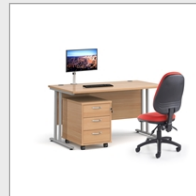

## PRODUCT DATA SHEET

Maestro 25 straight desk 1200mm x 800mm with black cantilever frame and 3 drawer pedestal - beech

### SBK312B

A staple for the modern office, The Maestro 25 desking range, with its minimal, modern styling and multiple colour options is there when you need it, but doesn't demand constant attention. The welded double upright cantilever leg frame structure is powder coated for a stylish under frame and when combined with a 25mm melamine desktop ensures the strength and stability needed in commercial office furniture.

## PRODUCT FEATURES

- Rectangular desks 800mm deep with black cantilever frame and two cable access ports
- Desktops available in beech, grey oak, oak, white and walnut with matching three drawer mobile pedestal
- Mobile pedestal has three shallow drawers with silver handles
- Create single hot desks or large clusters featuring durable 25mm melamine worktops
- Double upright black cantilever frame with feet levellers
- Choice of matching storage to complement the range

## DIMENSIONS & SPECIFICATIONS

Height	Width	Depth
725mm	1200mm	800mm

RRP: £632.00

Bar Code: 5019904473266

Conforms to:

Colour: Beech  
Warranty: 8 years

Pack Quantity: 1  
Weight (Kg): 65.00