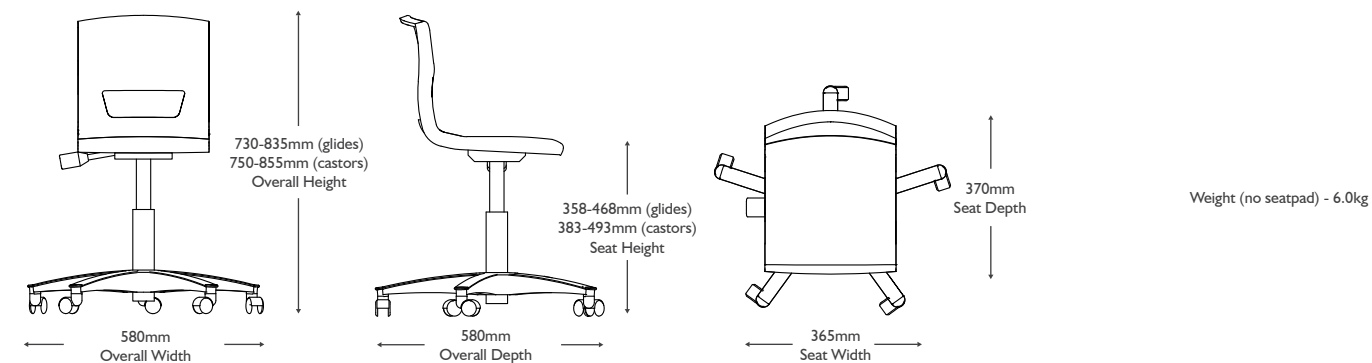

Postura+ Task Chairs