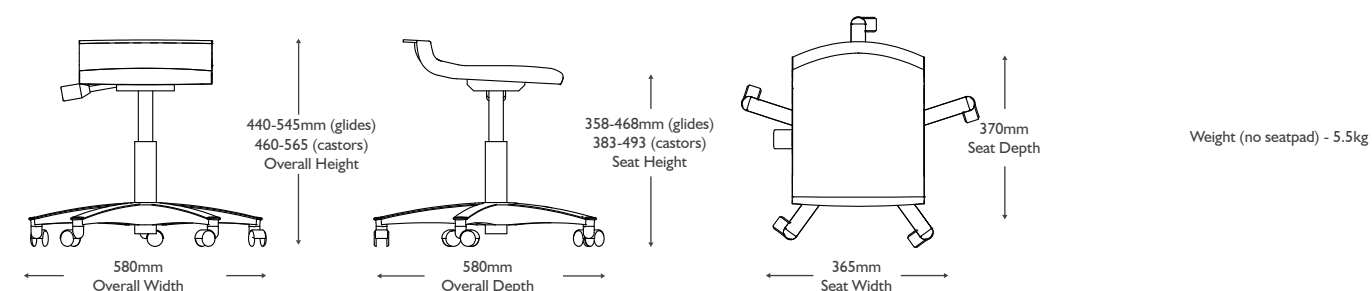

PRODUCT DIMENSIONS

Postura+ High Chairs

Dimensions								
Size Mark	Seat Height	Seat Width	Seat Depth	Overall Height	Overall Width	Overall Depth	Weight (no seatpad)	Stack Height (3)
1	560mm	365mm	370mm	895mm	486mm	542mm	5.1kg	1055mm
2	610mm	365mm	370mm	945mm	486mm	544mm	5.5kg	1100mm
3	685mm	365mm	370mm	1020mm	486mm	562mm	5.9kg	1170mm

Postura+ Stools

Dimensions								
Size Mark	Seat Height	Seat Width	Seat Depth	Overall Height	Overall Width	Overall Depth	Weight (no seatpad)	Stack Height (3)
1	560mm	365mm	370mm	605mm	486mm	542mm	4.7kg	745mm
2	610mm	365mm	370mm	655mm	486mm	544mm	5.1kg	815mm
3	685mm	365mm	370mm	730mm	486mm	562mm	5.5kg	872mm

NB: All weights & dimensions are approximate

Postura+ Task Chairs

Postura+ Low Task Chairs

Postura+ Task Stools

NB: All weights & dimensions are approximate