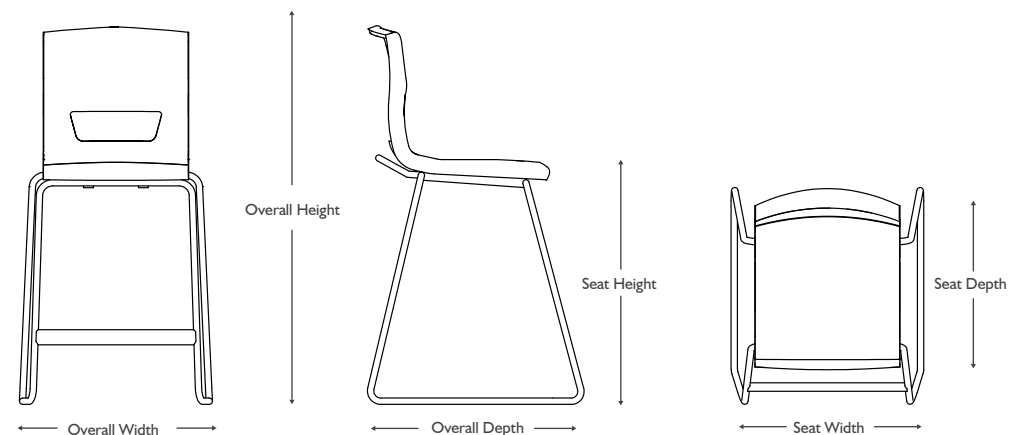

PRODUCT DIMENSIONS

Postura+ High Chairs

Dimensions								
Size Mark	Seat Height	Seat Width	Seat Depth	Overall Height	Overall Width	Overall Depth	Weight (no seatpad)	Stack Height (3)
1	560mm	365mm	370mm	895mm	486mm	542mm	5.1kg	1055mm
2	610mm	365mm	370mm	945mm	486mm	544mm	5.5kg	1100mm
3	685mm	365mm	370mm	1020mm	486mm	562mm	5.9kg	1170mm

Postura+ Stools

Dimensions								
Size Mark	Seat Height	Seat Width	Seat Depth	Overall Height	Overall Width	Overall Depth	Weight (no seatpad)	Stack Height (3)
1	560mm	365mm	370mm	605mm	486mm	542mm	4.7kg	745mm
2	610mm	365mm	370mm	655mm	486mm	544mm	5.1kg	815mm
3	685mm	365mm	370mm	730mm	486mm	562mm	5.5kg	872mm