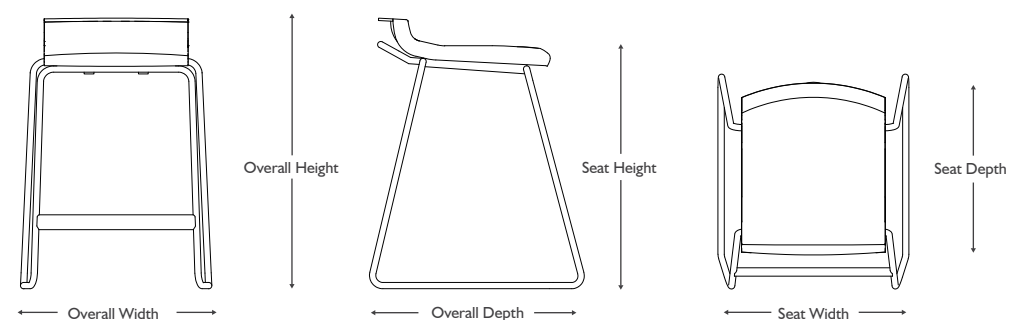

PRODUCT DIMENSIONS

Postura+ High Chairs

Dimensions								
Size Mark	Seat Height	Seat Width	Seat Depth	Overall Height	Overall Width	Overall Depth	Weight (no seatpad)	Stack Height (3)
1	560mm	365mm	370mm	895mm	486mm	542mm	5.1kg	1055mm
2	610mm	365mm	370mm	945mm	486mm	544mm	5.5kg	1100mm
3	685mm	365mm	370mm	1020mm	486mm	562mm	5.9kg	1170mm

Postura+ Stools

Dimensions								
Size Mark	Seat Height	Seat Width	Seat Depth	Overall Height	Overall Width	Overall Depth	Weight (no seatpad)	Stack Height (3)
1	560mm	365mm	370mm	605mm	486mm	542mm	4.7kg	745mm
2	610mm	365mm	370mm	655mm	486mm	544mm	5.1kg	815mm
3	685mm	365mm	370mm	730mm	486mm	562mm	5.5kg	872mm