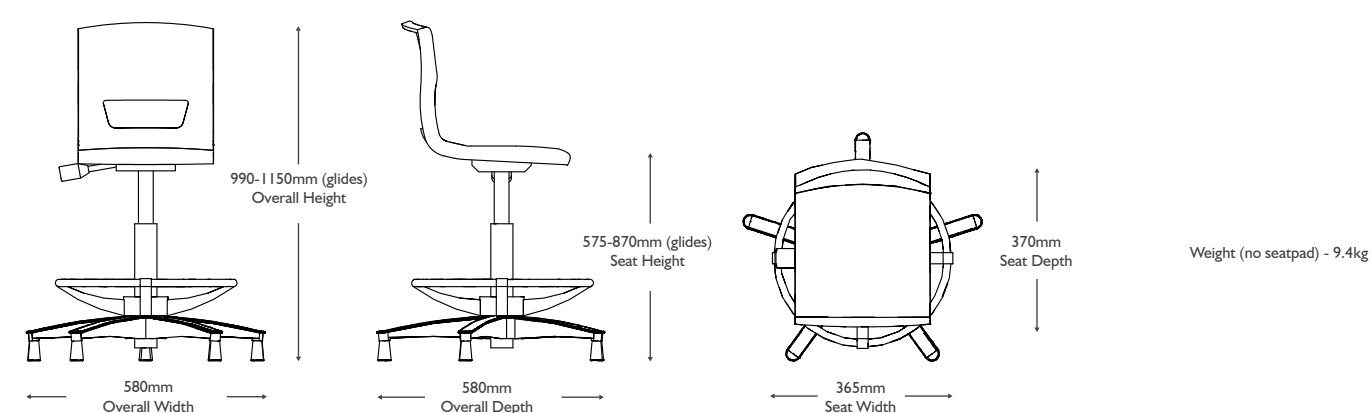

PRODUCT DIMENSIONS

Postura+ High Chairs

Dimensions								
Size Mark	Seat Height	Seat Width	Seat Depth	Overall Height	Overall Width	Overall Depth	Weight (no seatpad)	Stack Height (3)
1	560mm	365mm	370mm	895mm	486mm	542mm	5.1kg	1055mm
2	610mm	365mm	370mm	945mm	486mm	544mm	5.5kg	1100mm
3	685mm	365mm	370mm	1020mm	486mm	562mm	5.9kg	1170mm

Postura+ Stools

Dimensions								
Size Mark	Seat Height	Seat Width	Seat Depth	Overall Height	Overall Width	Overall Depth	Weight (no seatpad)	Stack Height (3)
1	560mm	365mm	370mm	605mm	486mm	542mm	4.7kg	745mm
2	610mm	365mm	370mm	655mm	486mm	544mm	5.1kg	815mm
3	685mm	365mm	370mm	730mm	486mm	562mm	5.5kg	872mm

NB: All weights & dimensions are approximate

Postura+ Task Chairs

Postura+ Low Task Chairs

Postura+ Task Stools

NB: All weights & dimensions are approximate