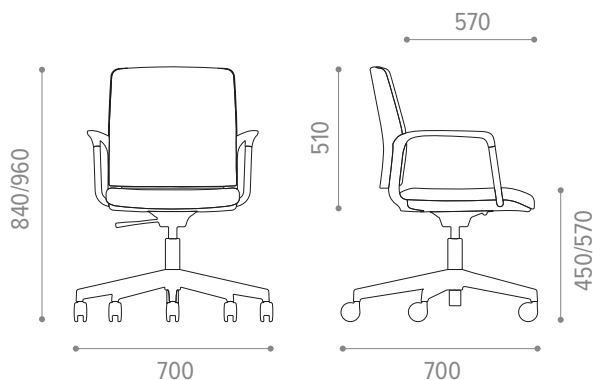

Madrid

Fabric back 5-star operator chair

MCMMS

Technical specifications

Capacity 125kg recommended max. user weight

Weight

Warranty 5 years

Boxed specifications

Dimensions W620 x D600 x H950 mm

Weight

Features

- Black frame with black or chrome base
- White frame with white or chrome base
- Fabric backrest and seat (choice of fabrics)
- Tilting mechanism
- 5-star base with soft floor castors