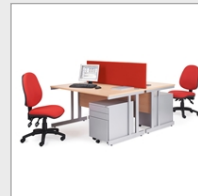

## PRODUCT DATA SHEET

Momento straight desk 1600mm x 800mm - silver cantilever frame, beech top

### MOM16B

With an ideal combination of style, performance and affordability, Momento is designed to handle today's fast-paced business demands. This modern twist on a great classic is form and function personified with its robust yet stylish silver cantilever frame with levelling feet that ensure maximum stability and modesty panels with scalloped cut outs to allow for neat and tidy cable management.

## PRODUCT FEATURES

- Rectangular desks 800mm deep with silver cantilever frame and two cable access ports
- Desktops available in beech, grey oak, oak, white and walnut
- Create single hot desks or large clusters featuring durable 25mm melamine worktops
- 18mm back modesty panel with scalloped cut outs for cables to pass through
- Double upright silver cantilever frame with feet levellers
- Choice of matching storage to complement the range