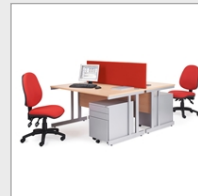

gentoo

PRODUCT DATA SHEET

Momento straight desk 1200mm x 800mm - silver cantilever frame, beech top

MOM12B

With an ideal combination of style, performance and affordability, Momento is designed to handle today's fast-paced business demands. This modern twist on a great classic is form and function personified with its robust yet stylish silver cantilever frame with levelling feet that ensure maximum stability and modesty panels with scalloped cut outs to allow for neat and tidy cable management.

PRODUCT FEATURES

- Rectangular desks 800mm deep with silver cantilever frame and two cable access ports
- Desktops available in beech, grey oak, oak, white and walnut
- Create single hot desks or large clusters featuring durable 25mm melamine worktops
- 18mm back modesty panel with scalloped cut outs for cables to pass through
- Double upright silver cantilever frame with feet levellers
- Choice of matching storage to complement the range

DIMENSIONS & SPECIFICATIONS

Height	Width	Depth
725mm	1200mm	800mm

RRP: £360.00
Bar Code: 5019904173326
Conforms to:

Colour: Beech
Warranty: 8 years

Pack Quantity: 1
Weight (Kg): 29.50