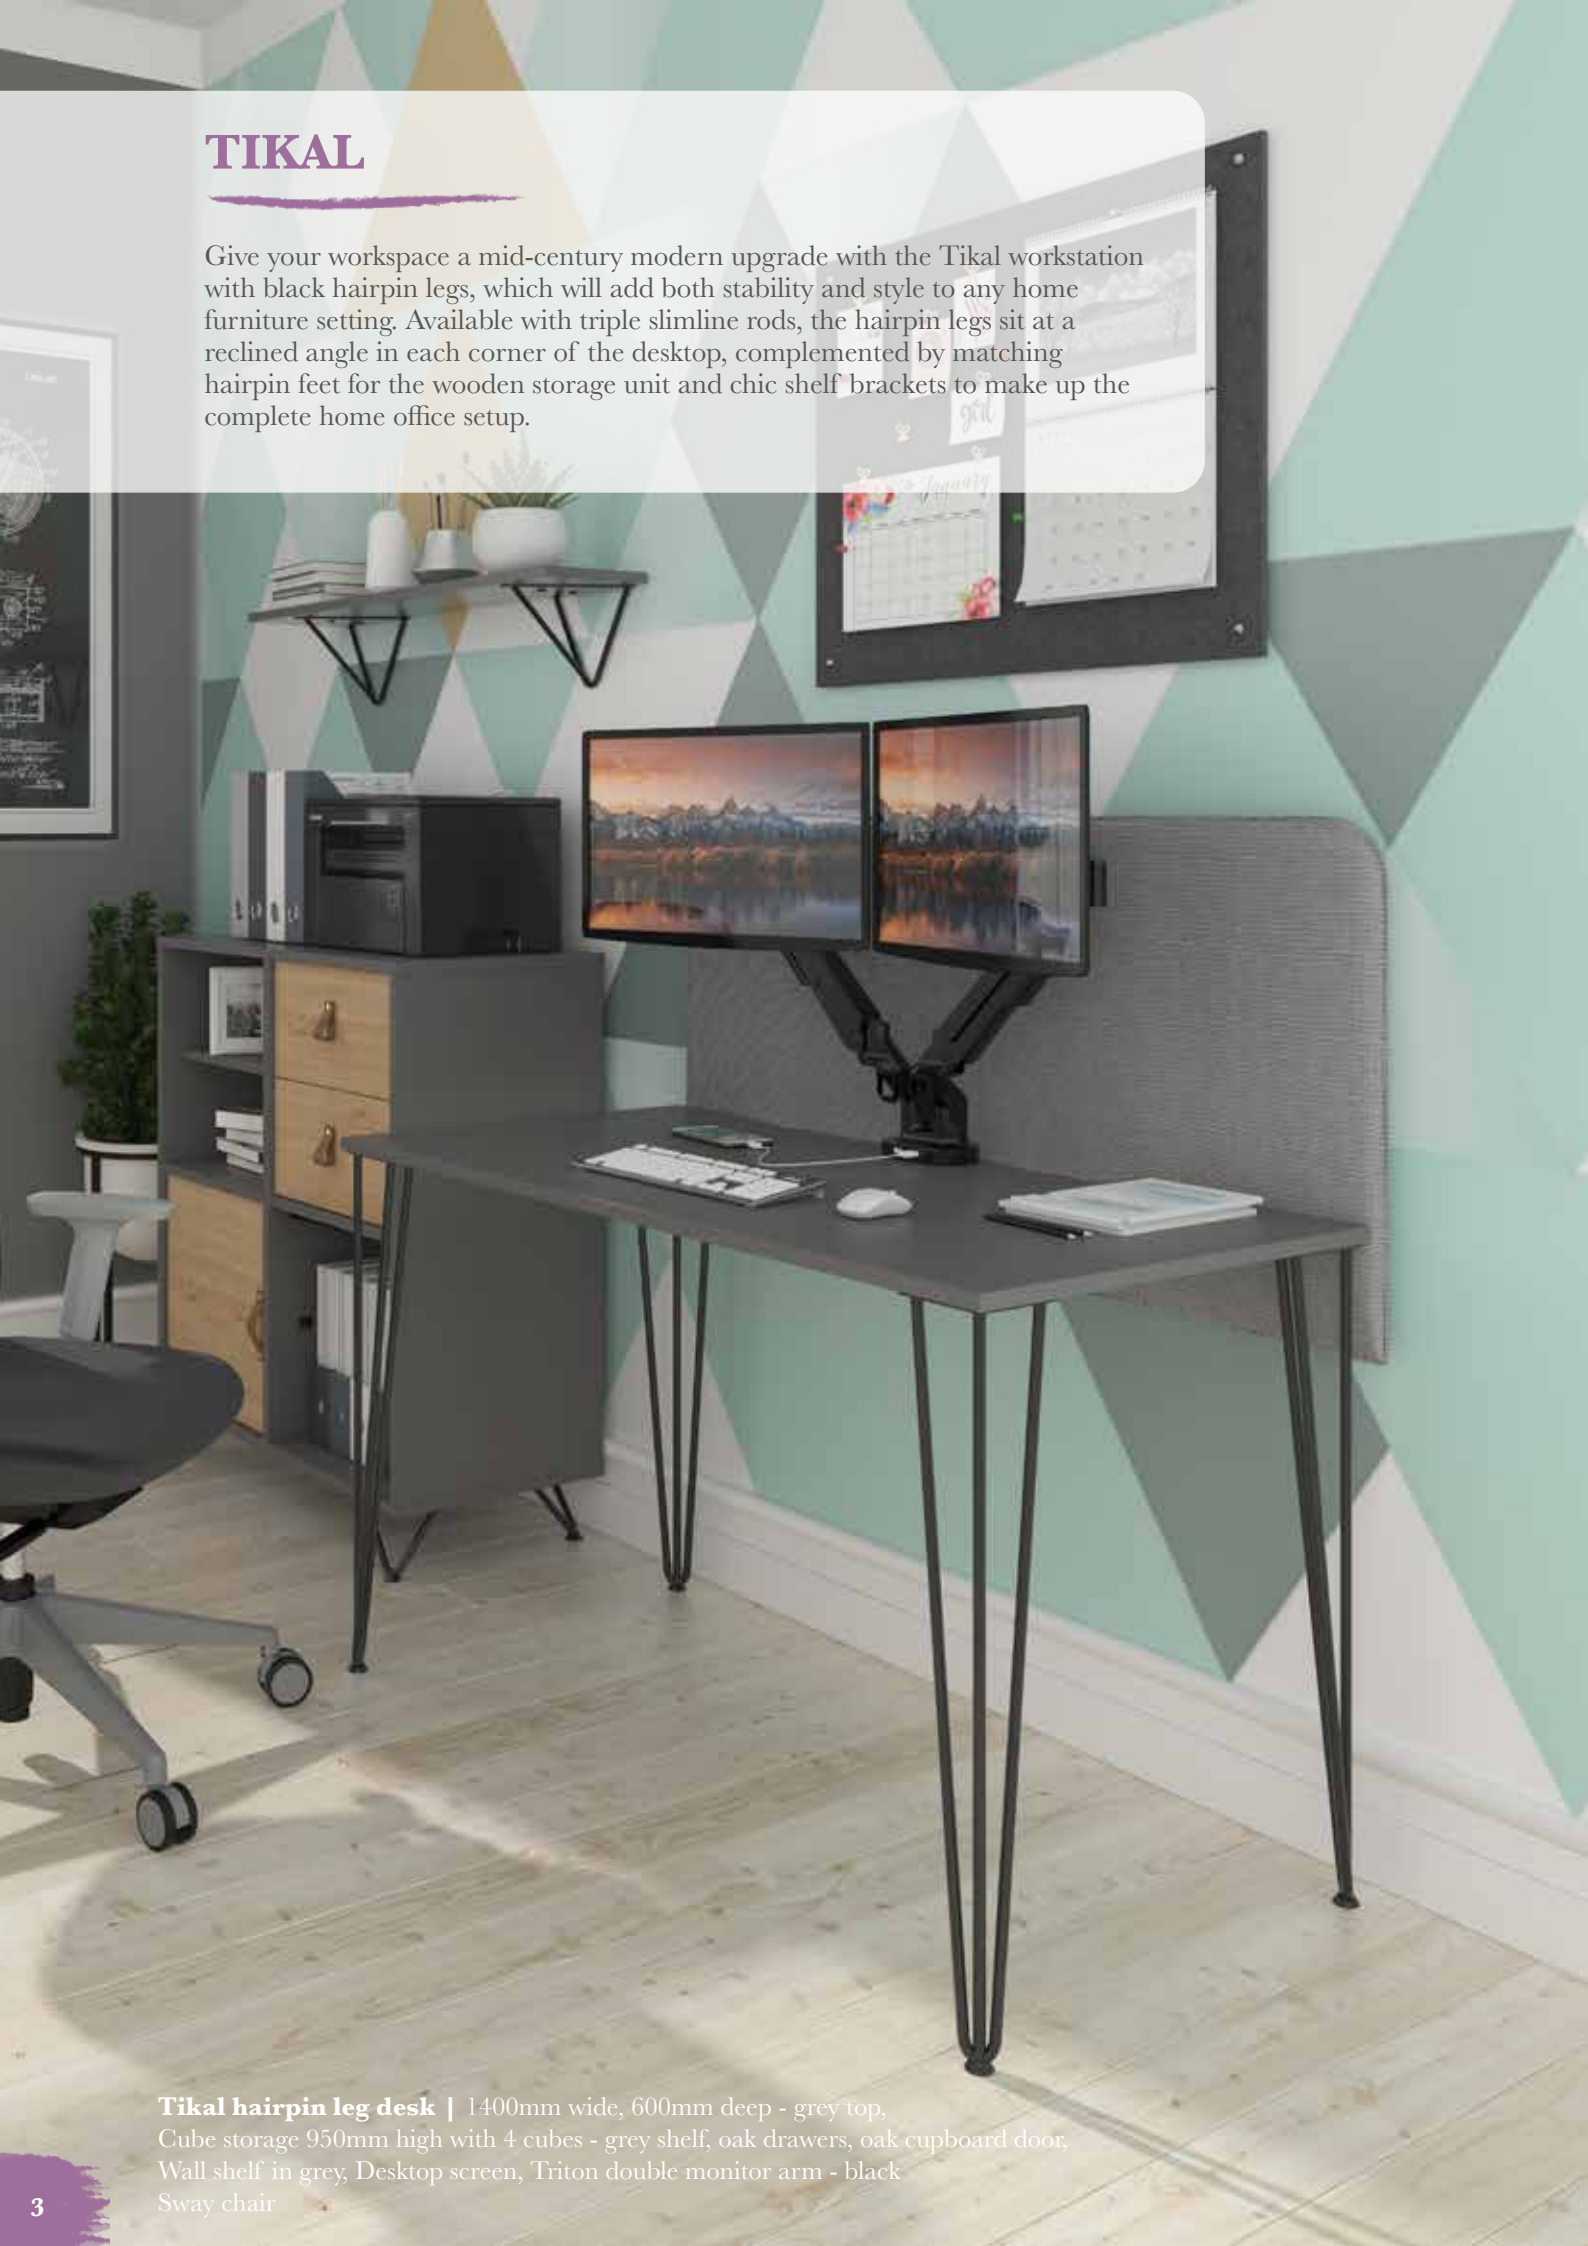

## TIKAL

Give your workspace a mid-century modern upgrade with the Tikal workstation with black hairpin legs, which will add both stability and style to any home furniture setting. Available with triple slimline rods, the hairpin legs sit at a reclined angle in each corner of the desktop, complemented by matching hairpin feet for the wooden storage unit and chic shelf brackets to make up the complete home office setup.