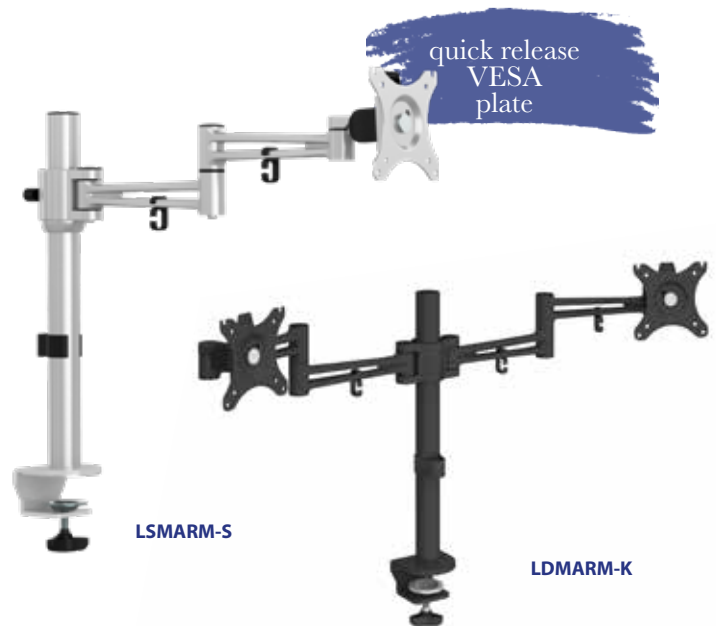

# MONITOR ARMS

Monitor arms provide smooth and effortless adjustments which can be tailored to the user's exact needs, allowing them to sit more comfortably at their home office desk whilst reducing lower neck pain, eye, and back strain due to incorrect monitor positions.

## Luna monitor arms

Code	Description	RRP
LSMARM	Single	£72
LDMARM	Double	£120

Each arm

Each arm