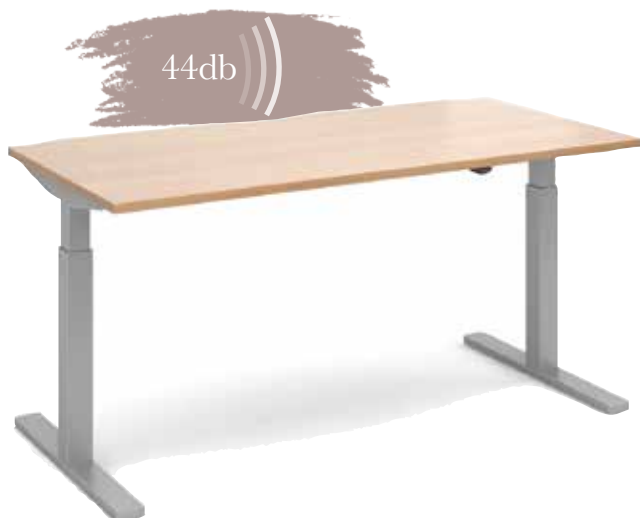

1600 x 800 rectangular desks

Code
EVM-1600

RRP
£860

Width: 1600
Depth: 800
Height: 675-1175

Silver
(S)

White
(WH)

Add frame colour followed by desktop finish when ordering
eg. EVM-1600 with Silver frame in Beech = EVM-1600-S-B

Beech
(B)

Grey
Oak
(GO)

Oak
(O)

Walnut
(W)

White
(WH)

White/
Oak
(WO)

Frame colours

Desk finishes