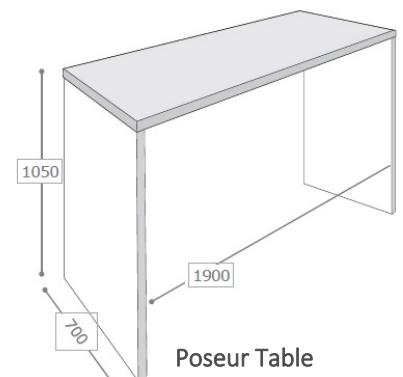

Axiom

Specifications

Product Information

- Robust fully welded frame
- 40mm thick table and bench tops

Options

- Small, Medium and Large table and benches
- Any RAL colour available
- Extensive range of table and bench top colours
- Bespoke sizing and heights available

Certifications

- BS EN 16139:2013 Level 1

Dimensions (mm)

Table and Bench laminate top colour options:

Table and Bench RAL frame colour options:

Features & Benefits

- 5 year warranty - This covers any manufacturing defect within period but does not cover 'fair wear & tear'
- Fully welded frame construction- Suitable for contract use in commercial and educational environments
- 40mm thick table and bench tops - Strong quality construction suitable for high usage areas
- Easy clean surfaces - Easy to keep clean and tidy in a busy working/education environment
- High impact resistant edges - Edges do not dent when moved or butted up together
- Available in any colour colour for the frame - Many and varied colours, textures and looks available
- Large range of laminate colours for the benches and tops - Easy to create a unique designer look
- Very robust and heavy - Great for education environments which have high usage and not easily moved