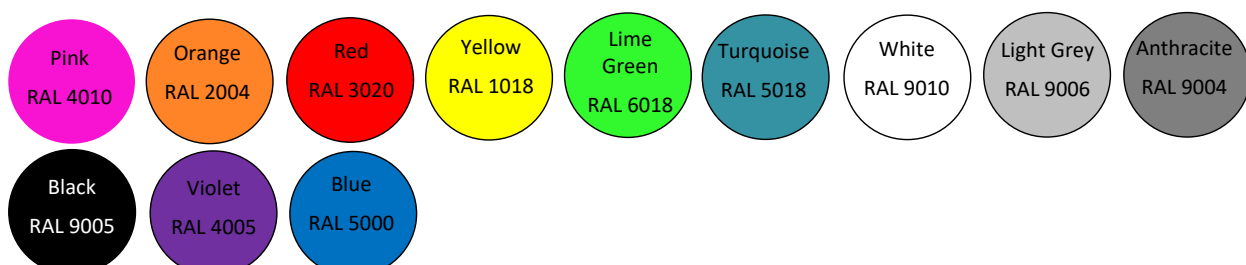

Certifications

- BS EN 16139:2013 Level 1

Dimensions (mm)

Table and Bench laminate top colour options:

Table and Bench RAL frame colour options:

Features & Benefits

- 5 year warranty - This covers any manufacturing defect within period but does not cover 'fair wear & tear'
- Fully welded frame construction- Suitable for contract use in commercial and educational environments
- 40mm thick table and bench tops - Strong quality construction suitable for high usage areas
- Easy clean surfaces - Easy to keep clean and tidy in a busy working/education environment
- High impact resistant edges - Edges do not dent when moved or butted up together
- Available in any colour colour for the frame - Many and varied colours, textures and looks available
- Large range of laminate colours for the benches and tops - Easy to create a unique designer look
- Very robust and heavy - Great for education environments which have high usage and not easily moved