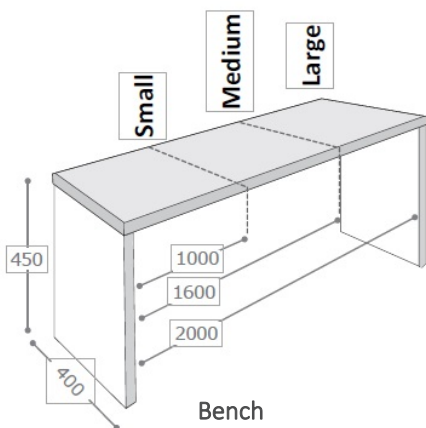

Axiom

Specifications

Product Information

- Robust fully welded frame
- 40mm thick table and bench tops

Options

- Small, Medium and Large table and benches
- Any RAL colour available
- Extensive range of table and bench top colours
- Bespoke sizing and heights available

Certifications

- BS EN 16139:2013 Level 1

Dimensions (mm)

Table and Bench laminate top colour options:

Table and Bench RAL frame colour options:

Features & Benefits

- 5 year warranty - This covers any manufacturing defect within period but does not cover 'fair wear & tear'
- Fully welded frame construction- Suitable for contract use in commercial and educational environments
- 40mm thick table and bench tops - Strong quality construction suitable for high usage areas
- Easy clean surfaces - Easy to keep clean and tidy in a busy working/education environment
- High impact resistant edges - Edges do not dent when moved or butted up together
- Available in any colour colour for the frame - Many and varied colours, textures and looks available
- Large range of laminate colours for the benches and tops - Easy to create a unique designer look
- Very robust and heavy - Great for education environments which have high usage and not easily moved