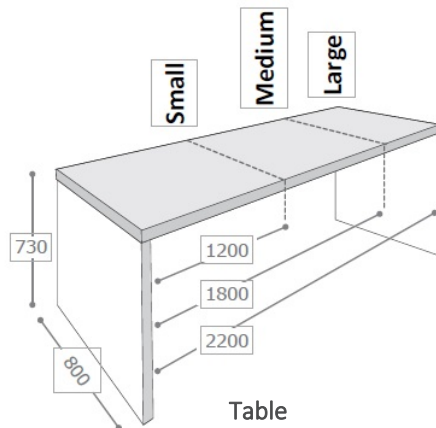

Axiom

Specifications

Product Information

- Robust fully welded frame
- 40mm thick table and bench tops

Options

- Small, Medium and Large table and benches
- Any RAL colour available
- Extensive range of table and bench top colours
- Bespoke sizing and heights available

Certifications

- BS EN 16139:2013 Level 1

Dimensions (mm)

Table and Bench laminate top colour options:

Table and Bench RAL frame colour options:

Features & Benefits

- 5 year warranty - This covers any manufacturing defect within period but does not cover 'fair wear & tear'
- Fully welded frame construction- Suitable for contract use in commercial and educational environments
- 40mm thick table and bench tops - Strong quality construction suitable for high usage areas
- Easy clean surfaces - Easy to keep clean and tidy in a busy working/education environment
- High impact resistant edges - Edges do not dent when moved or butted up together
- Available in any colour colour for the frame - Many and varied colours, textures and looks available
- Large range of laminate colours for the benches and tops - Easy to create a unique designer look
- Very robust and heavy - Great for education environments which have high usage and not easily moved