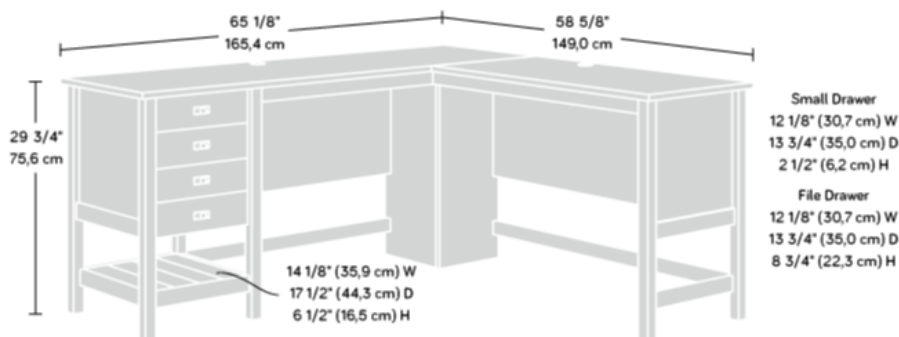

SHAKER STYLE L-SHAPED DESK RAVEN OAK

PRODUCT SHEET FURNITURE

- Shaker style home office L-shaped desk
- Raven Oak effect finish with Lintel Oak coloured accent desktop
 - Simple, clean design
 - Generous working area
- Two drawers with full extension slides
 - Lower filing drawer holds letter size hanging files
 - Lower shelf for additional storage
 - Cord management
 - 360° all round finish, (can be freestanding)
- Matching desk and bookcase available

Width	165.4 cm
Depth (return)	149 cm
Height	75.6 cm
Carton Height	15.1 cm
Carton Width	183.2 cm
Carton Depth	53.7 cm
Box Volume	0.148 cbm
Weight (gross)	62.5 kg

N.B: All measurements are approximate